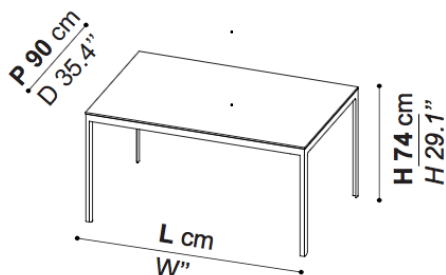

Tavolo fisso con piano in legno o vetro. *Fixed table with wood or glass top*

Finitura struttura. Frame finish

Acciaio verniciato. *Powder-coated steel:*

- **WH** RAL 9016 bianco. *white*
- **GR1** RAL 7016 grigio antracite. *anthracite grey*
- **GR1** RAL 7006 grigio beige. *beige grey*
- **BW** RAL 8019 marrone testa di moro. *brown grey*
- **IX** acciaio inox satinato. *satin stainless steel*

Finitura piano. Top finish

CRW Cristallo extra-chiaro temperato e acidato retroverniciato colore bianco. *Tempered frosted extra-white glass with back paint finish white*

OAK MDF con finitura rovere. *MDF oak veneer finish*

WAL MDF con finitura noce americano. *MDF american walnut veneer finish*

LCW MDF laccato bianco opaco. *MDF matt white painted*

TAVOLO COMPLETO CON STRUTTURA ACCIAIO VERNICIATO. COMPLETE TABLE WITH POWDER-COATED STEEL FRAME

Descrizione / Description	L cm / W "	m	Kg
ZOE-90/___/___ con piano in cristallo retroverniciato bianco / <i>with glass white backpainted top</i>	90 cm / 35.4"	0,12	42,0
ZOE-90/___/___ con piano in MDF con finitura rovere / <i>with MDF oak veneer finish top</i>	90 cm / 35.4"	0,12	36,0
ZOE-90/___/___ con piano in MDF con finitura noce / <i>with MDF walnut veneer finish top</i>	90 cm / 35.4"	0,12	36,0
ZOE-90/___/___ con piano in MDF laccato bianco opaco / <i>with MDF matt white painted top</i>	90 cm / 35.4"	0,12	36,0
ZOE-140/___/___ con piano in cristallo retroverniciato bianco / <i>with glass white backpainted top</i>	140 cm / 55.1"	0,18	55,0
ZOE-140/___/___ con piano in MDF con finitura rovere / <i>with MDF oak veneer finish top</i>	140 cm / 55.1"	0,18	45,0
ZOE-140/___/___ con piano in MDF con finitura noce / <i>with MDF walnut veneer finish top</i>	140 cm / 55.1"	0,18	45,0
ZOE-140/___/___ con piano in MDF laccato bianco opaco / <i>with MDF matt white painted top</i>	140 cm / 55.1"	0,18	45,0
ZOE-180/___/___ con piano in cristallo retroverniciato bianco / <i>with glass white backpainted top</i>	180 cm / 70.9"	0,22	73,2
ZOE-180/___/___ con piano in MDF con finitura rovere / <i>with MDF oak veneer finish top</i>	180 cm / 70.9"	0,22	53,2
ZOE-180/___/___ con piano in MDF con finitura noce / <i>with MDF walnut veneer finish top</i>	180 cm / 70.9"	0,22	53,2
ZOE-180/___/___ con piano in MDF laccato bianco opaco / <i>with MDF matt white painted top</i>	180 cm / 70.9"	0,22	53,2

TAVOLO COMPLETO CON STRUTTURA ACCIAIO INOX SATINATO. COMPLETE TABLE WITH SATIN STAINLESS STEEL FRAME